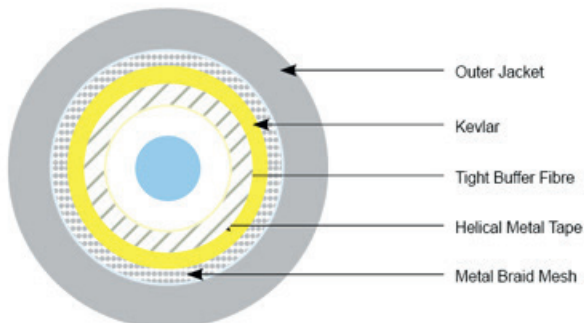

Ordering Information

Connector End A		Connector End B		Mode		Cable Configuration		Cable Colour		Cable Length		
FC	FC	FC	FC	09	OS1/OS2	S	Simplex 3mm	BL	SM Blue	1	1 metre	/ARM
FCA	FC APC	FCA	FC APC	62	OM1	D	Duplex 3.3mm	GY	OM1/OM2 Grey	2	2 meter	
SC	SC	SC	SC	50	OM2			AQ	OM3/OM4 Aqua	3	3 meter	
SCA	SC APC	SCA	SC APC	OM3	OM3					5	5 meter	
ST	ST	ST	ST	OM4	OM4					10	10 meter	
LC	LC	LC	LC							xx	Specify	

Example Part Number

FC	SC	OM4	S	AQ	3	/ARM
----	----	-----	---	----	---	------

This part number has created a 3 metre simplex FC to SC OM4 armoured patch cord in aqua.

Technical Drawing

Simplex Patch cord Armoured